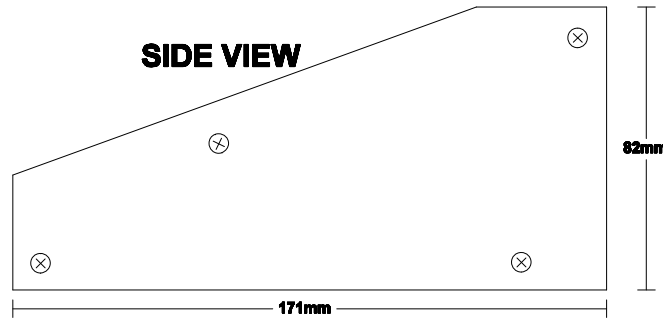

FRONT VIEW

PLAN VIEW

REAR VIEW

185mm

SIDE VIEW

| | | | | |
|-------|-----------------|---|---------------------------|--------------------|
| ISSUE | 2 | SUBJECT | SOLO 2 PANEL VIEWS | |
| DATE | 28/03/16 | DRG. REF. | A2-17872 | (C) GlenSound 2016 |
| DRAWN | GGD |  www.glen-sound.co.uk Tel: +44 (0) 1622 780882 6 Brooks Place, Middlesboro Kent, ME14 1HL | | |