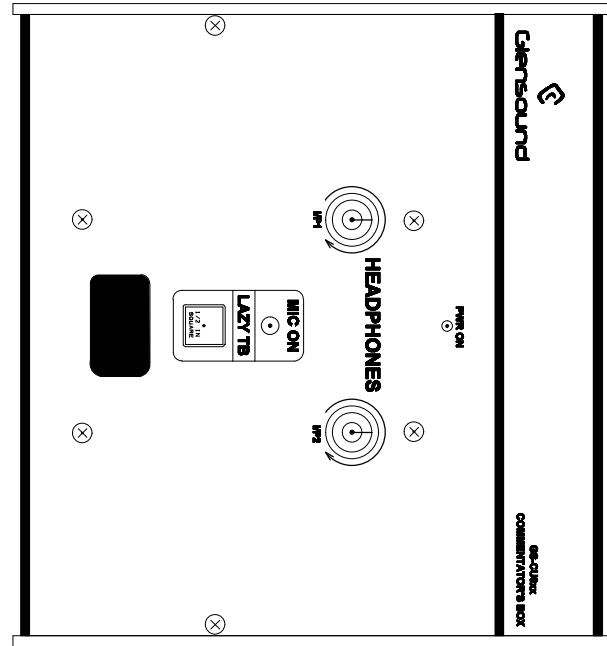

FRONT VIEW

PLAN VIEW

REAR VIEW

185mm

SIDE VIEW

| | | | | |
|-------|-----------------|---|---------------------------|--------------------|
| ISSUE | 2 | SUBJECT | SOLO 2 PANEL VIEWS | |
| DATE | 28/03/16 | DRG. REF. | A2-17872 | (C) GlenSound 2016 |
| DRAWN | GGD |  www.glen-sound.co.uk Tel: +44 (0) 1622 780882 6 Brooks Place, Middlesboro Kent, ME14 1HL | | |