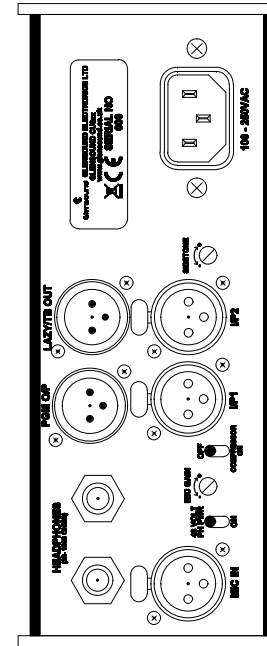

FRONT VIEW

PLAN VIEW

REAR VIEW

185mm

SIDE VIEW

| | | | | |
|-------|-----------------|---|---------------------------|--------------------|
| ISSUE | 2 | SUBJECT | SOLO 2 PANEL VIEWS | |
| DATE | 28/03/16 | DRG. REF. | A2-17872 | (C) GlenSound 2016 |
| DRAWN | GGD |  www.glen-sound.co.uk Tel: +44 (0) 1622 780882 6 Brooks Place, Middlesboro Kent, ME14 1HL | | |